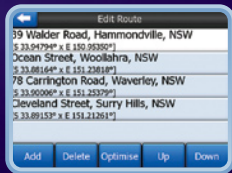

GNS 8365

3.5" Car Navigation System with Built-in Warnings
(Fixed Speed Cameras and Red Light Cameras)

INTUITIVE TECHNOLOGY

High Definition 3.5"
Non-Reflective LCD
Display for Crystal
Clear Viewing. 2D and
3D mapping

Multipoint Route
Planning – fastest,
shortest or most
economic route

Predictive Keyboard
for fast and simple
input of your
destination

Early Warning Safety
System – Nationwide
Coverage – Fixed
Speed and Red-Light
Camera Warning